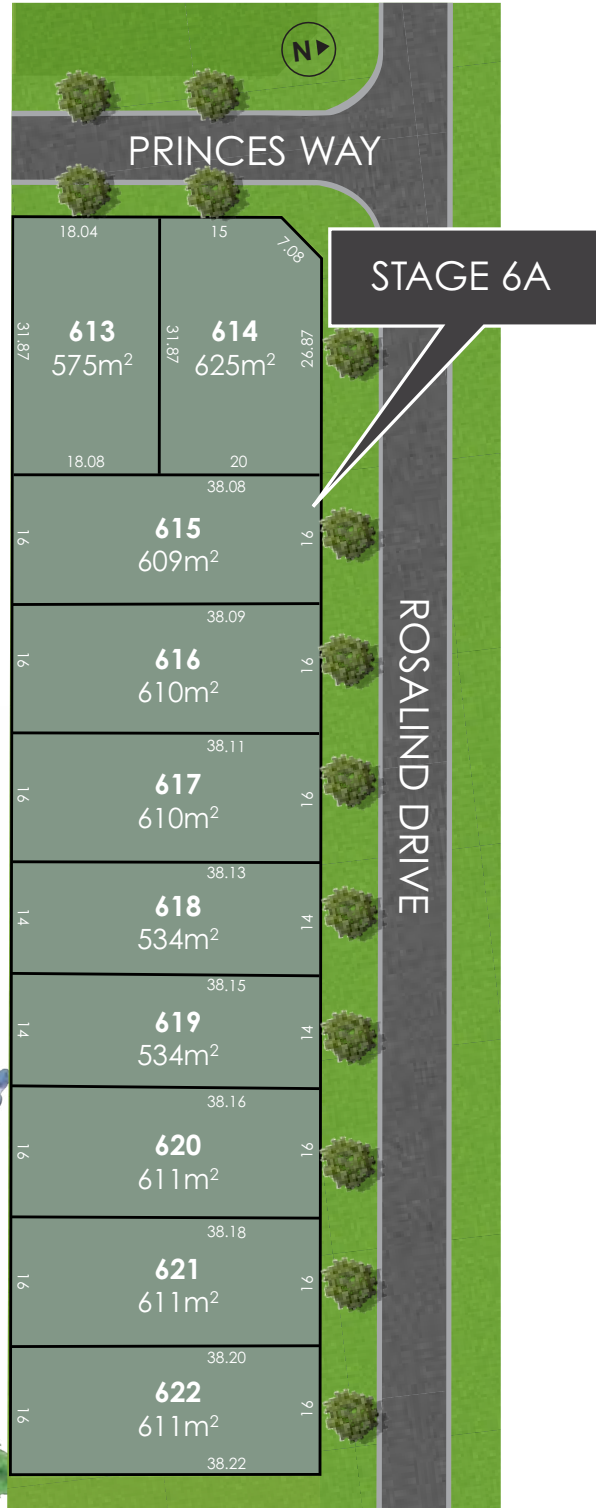

NEW
STAGE 6A
 LOTS
 AVAILABLE

This is your opportunity
 to enjoy the Murray
 River lifestyle.

**This is the final release
 for Maiden's Green.**

So get in quick –
 Register your interest
 in this popular release.
 today!